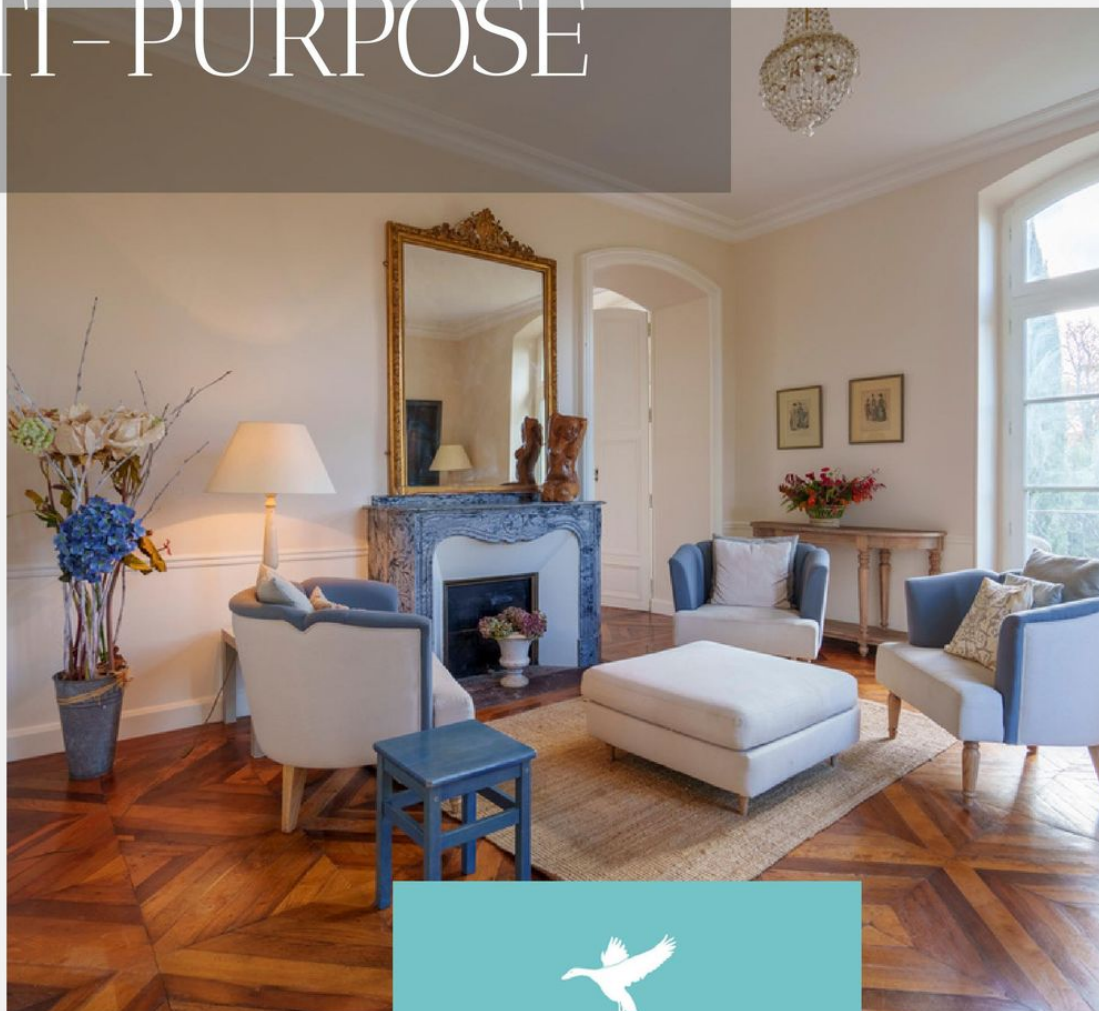

# INTERIOR GRAND PLENIERE SALON / LOUNGE MULTI-PURPOSE

FOR TEA, PAUSE CAFÉ, CO-WORKING SPACE, TEAM ACTIVITIES, YOGA RETREATS, PRIVATE MEETING , FRIENDS GATHERINGS, ESPACE DE CO-WORKING, ACTIVITÉS D'ÉQUIPE, RETRAITES DE YOGA, RÉUNION.